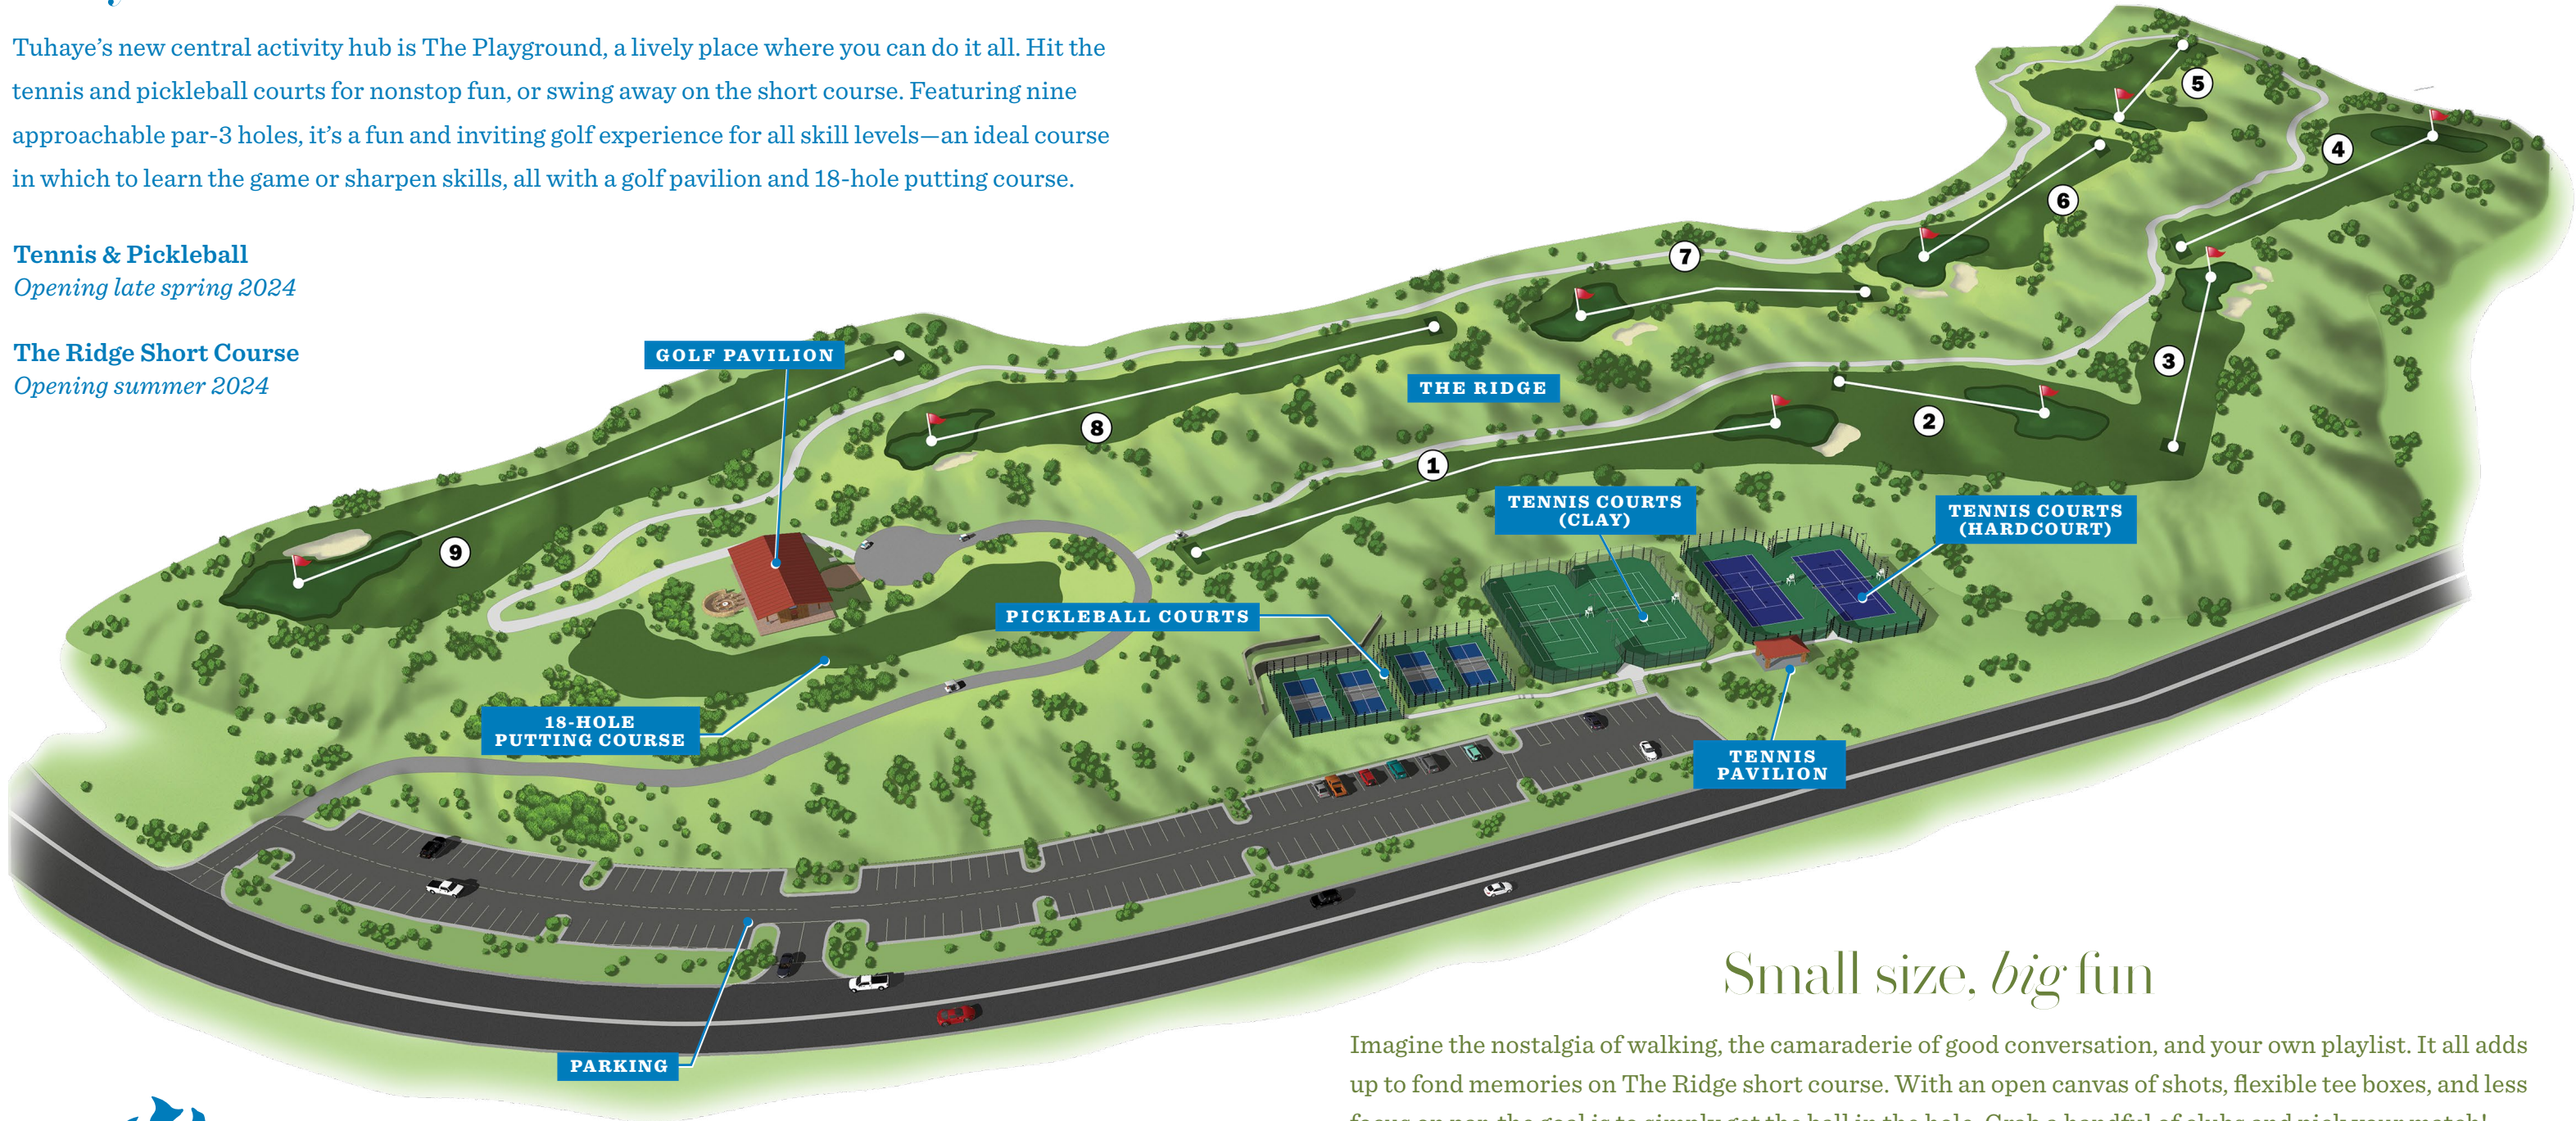

Playtime for *all*

Tuhaye's new central activity hub is The Playground, a lively place where you can do it all. Hit the tennis and pickleball courts for nonstop fun, or swing away on the short course. Featuring nine approachable par-3 holes, it's a fun and inviting golf experience for all skill levels—an ideal course in which to learn the game or sharpen skills, all with a golf pavilion and 18-hole putting course.

Tennis & Pickleball
Opening late spring 2024

The Ridge Short Course
Opening summer 2024

Small size, *big* fun

Imagine the nostalgia of walking, the camaraderie of good conversation, and your own playlist. It all adds up to fond memories on The Ridge short course. With an open canvas of shots, flexible tee boxes, and less focus on par, the goal is to simply get the ball in the hole. Grab a handful of clubs and pick your match!