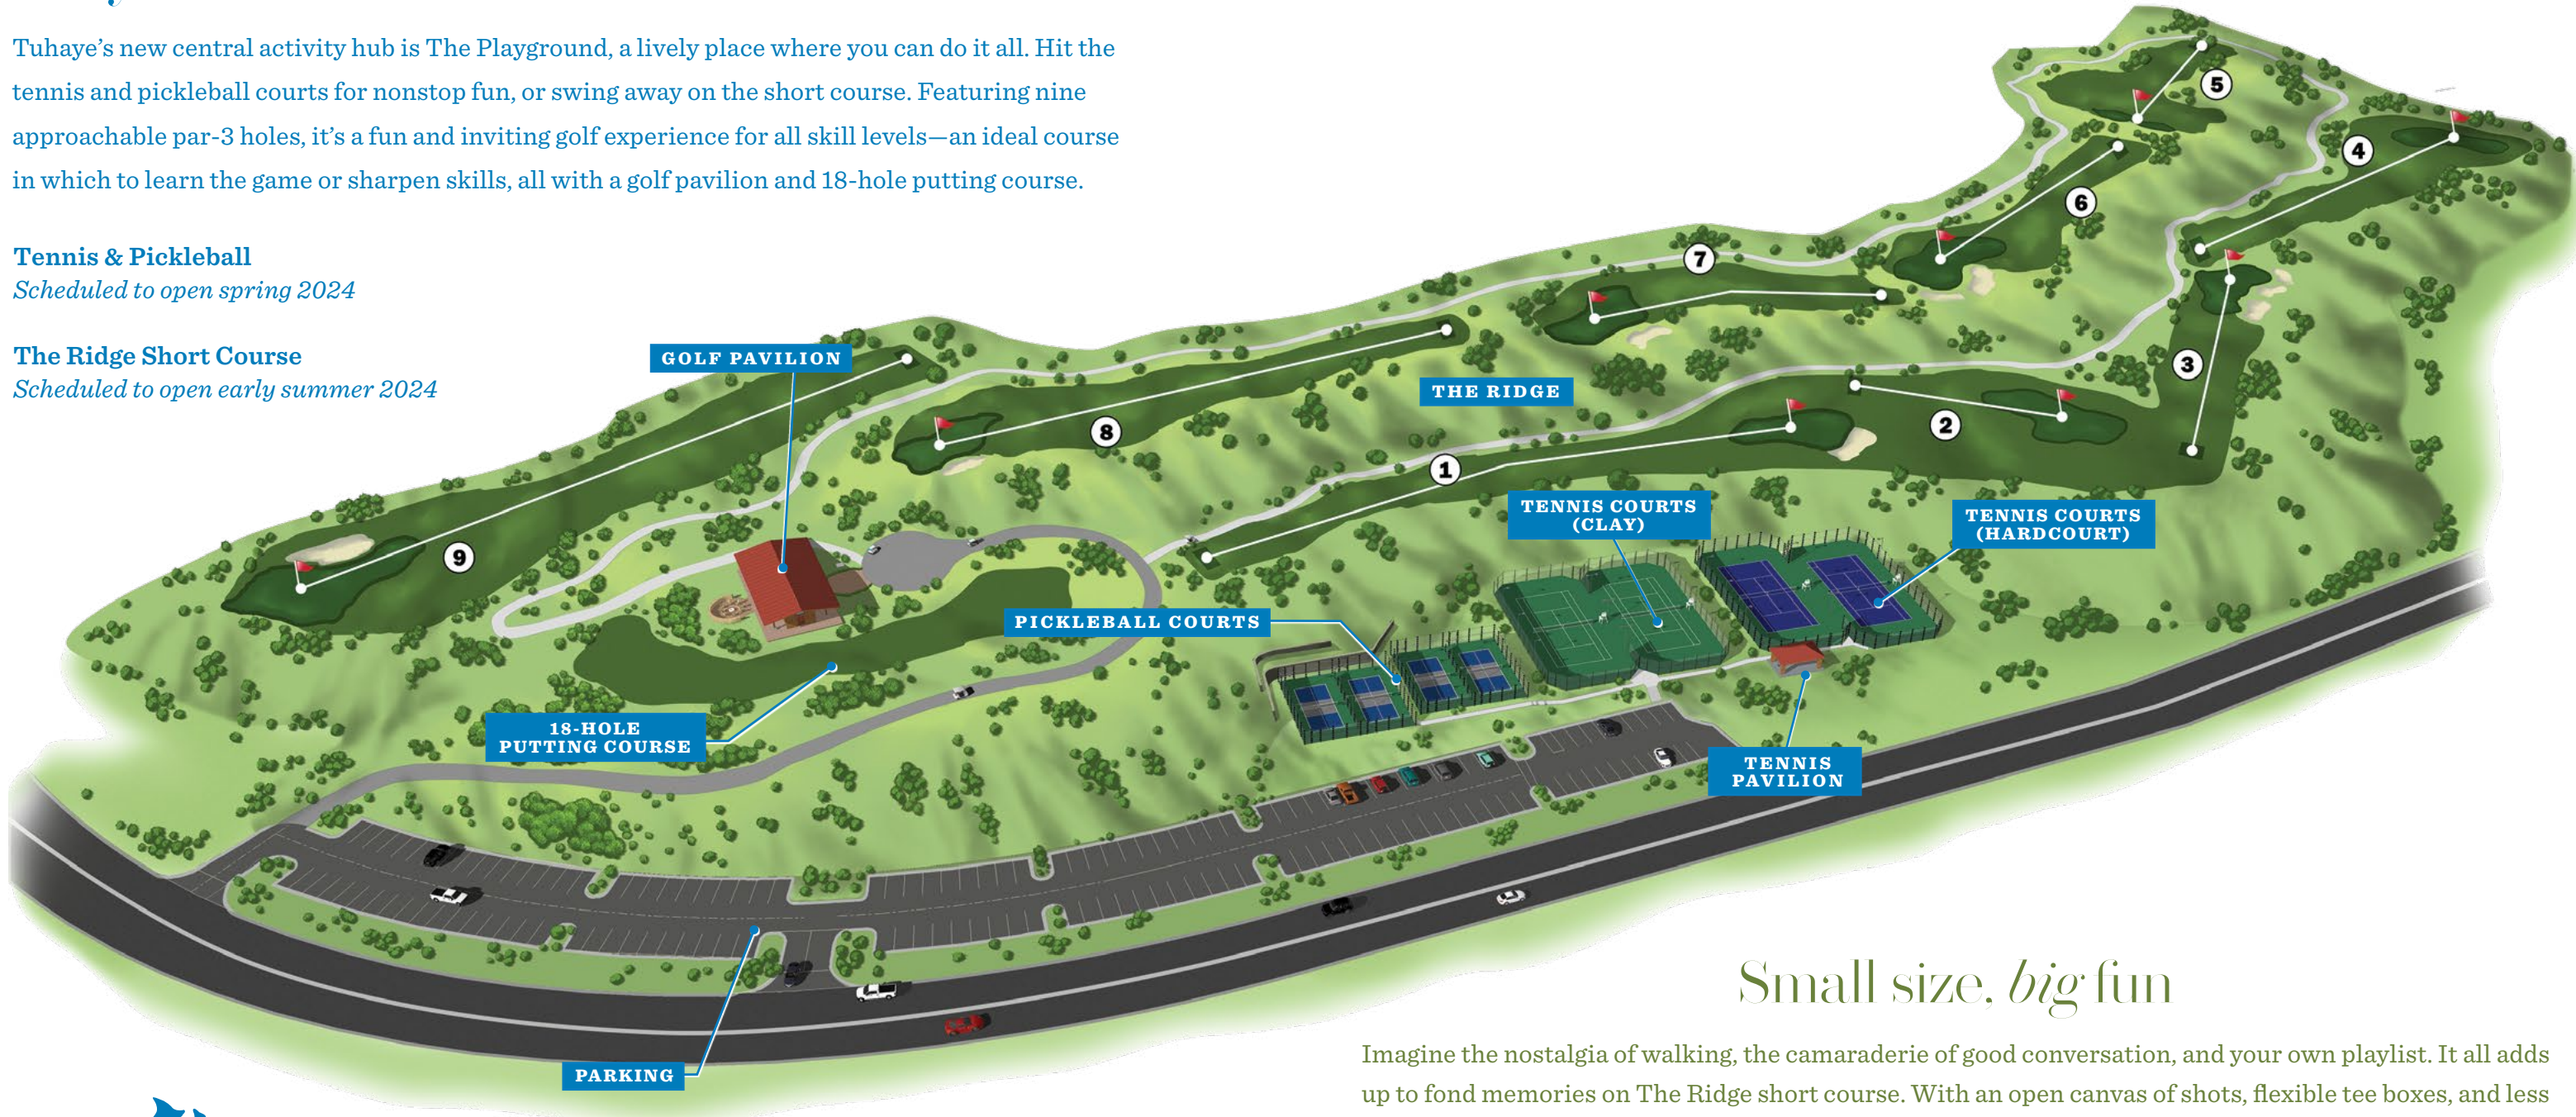

Playtime for *all*

Tuhaye's new central activity hub is The Playground, a lively place where you can do it all. Hit the tennis and pickleball courts for nonstop fun, or swing away on the short course. Featuring nine approachable par-3 holes, it's a fun and inviting golf experience for all skill levels—an ideal course in which to learn the game or sharpen skills, all with a golf pavilion and 18-hole putting course.

Tennis & Pickleball
Scheduled to open spring 2024

The Ridge Short Course
Scheduled to open early summer 2024

Small size, *big* fun

Imagine the nostalgia of walking, the camaraderie of good conversation, and your own playlist. It all adds up to fond memories on The Ridge short course. With an open canvas of shots, flexible tee boxes, and less focus on par, the goal is to simply get the ball in the hole. Grab a handful of clubs and pick your match!

10105 N. Tuhaye Park Drive, Kamas, Utah 84036
TaliskerClub.com | 435.333.3617

TALISKER CLUB - THE RIDGE

Hole	1	2	3	4	5	6	7	8	9	OUT
Yards	150	65	97	160	100	105	77	127	132	1,013

The Talisker Club materials and the features, prices and planned amenities are based upon current development plans which are subject to change without notice. Any and all recreational and golf amenities and facilities will be privately owned and operated as a club with mandatory membership and mandatory membership fees payable. This does not constitute an offer to sell or solicitation of an offer to buy real estate in any jurisdiction where prohibited by law or in any jurisdiction where registration or other legal requirements have not been fulfilled. ©2023 The names and logos are licensed and registered trademarks of Storied Deer Valley, LLC. ©2023 BHH Affiliates, LLC. An independently owned and operated franchisee of BHH Affiliates, LLC. Berkshire Hathaway HomeServices and the Berkshire Hathaway HomeServices symbol are registered service marks of Columbia Insurance Company, a Berkshire Hathaway affiliate. Equal Housing Opportunity.